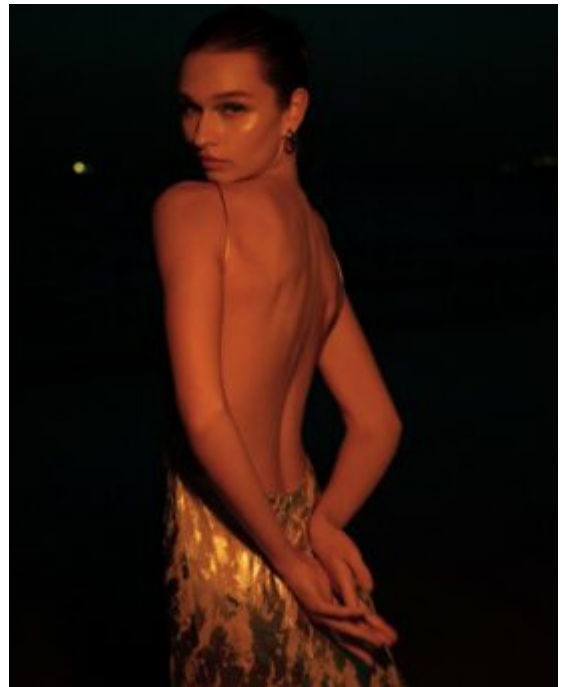

TRUE MODELS

Maria Solovyeva

176 | 80.5 / 61 / 90.5 / | Blue / Dark Brown

TRUE MODELS

Maria Solovyeva

176 | 80.5 / 61 / 90.5 / | Blue / Dark Brown

TRUE MODELS

Maria Solovyeva

176 | 80.5 / 61 / 90.5 / | Blue / Dark Brown

TRUE MODELS

Maria Solovyeva

176 | 80.5 / 61 / 90.5 | Blue / Dark Brown

TRUE MODELS

Maria Solovyeva

176 | 80.5 / 61 / 90.5 / | Blue / Dark Brown

TRUE MODELS