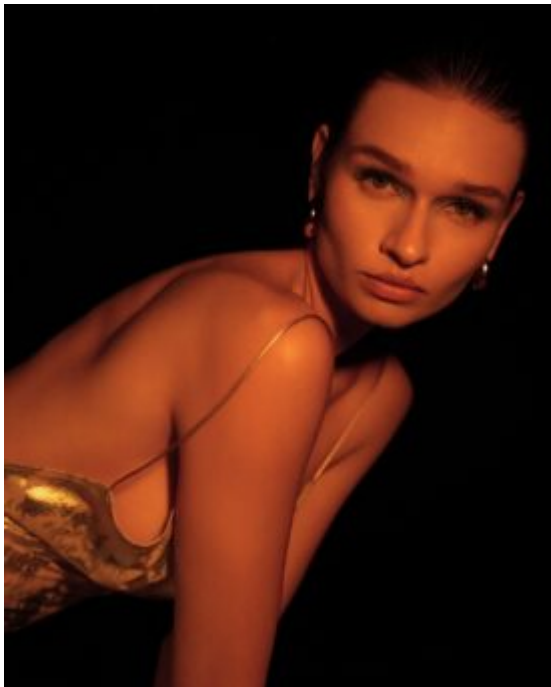

TRUE MODELS

Maria Solovyeva

176 | 80.5 / 61 / 90.5 / | Blue / Dark Brown

TRUE MODELS

Maria Solovyeva

176 | 80.5 / 61 / 90.5 / | Blue / Dark Brown

TRUE MODELS

Maria Solovyeva

176 | 80.5 / 61 / 90.5 / | Blue / Dark Brown

TRUE MODELS

Maria Solovyeva

176 | 80.5 / 61 / 90.5 | Blue / Dark Brown

TRUE MODELS

Maria Solovyeva

176 | 80.5 / 61 / 90.5 / | Blue / Dark Brown

TRUE MODELS