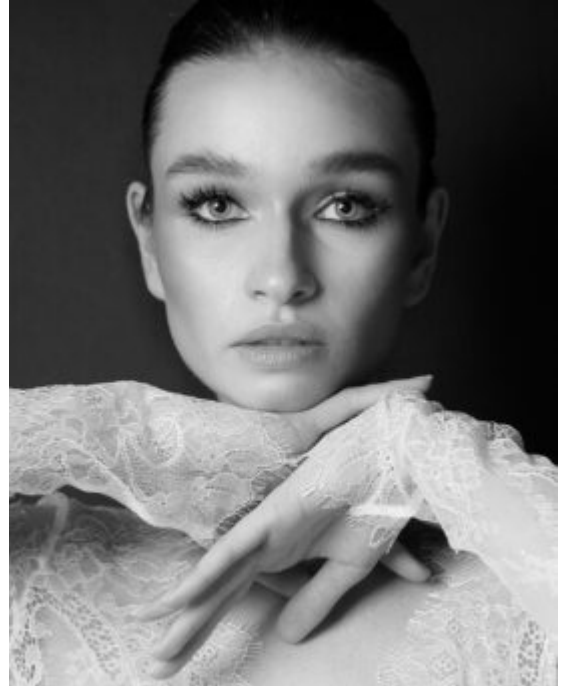

TRUE MODELS

Maria Solovyeva

176 | 80.5 / 61 / 90.5 / | Blue / Dark Brown

TRUE MODELS

Maria Solovyeva

176 | 80.5 / 61 / 90.5 / | Blue / Dark Brown

TRUE MODELS

Maria Solovyeva

176 | 80.5 / 61 / 90.5 / | Blue / Dark Brown

TRUE MODELS

Maria Solovyeva

176 | 80.5 / 61 / 90.5 | Blue / Dark Brown

TRUE MODELS

Maria Solovyeva

176 | 80.5 / 61 / 90.5 / | Blue / Dark Brown

TRUE MODELS

Maria Solovyeva

176 | 80.5 / 61 / 90.5 / | Blue / Dark Brown

TRUE MODELS